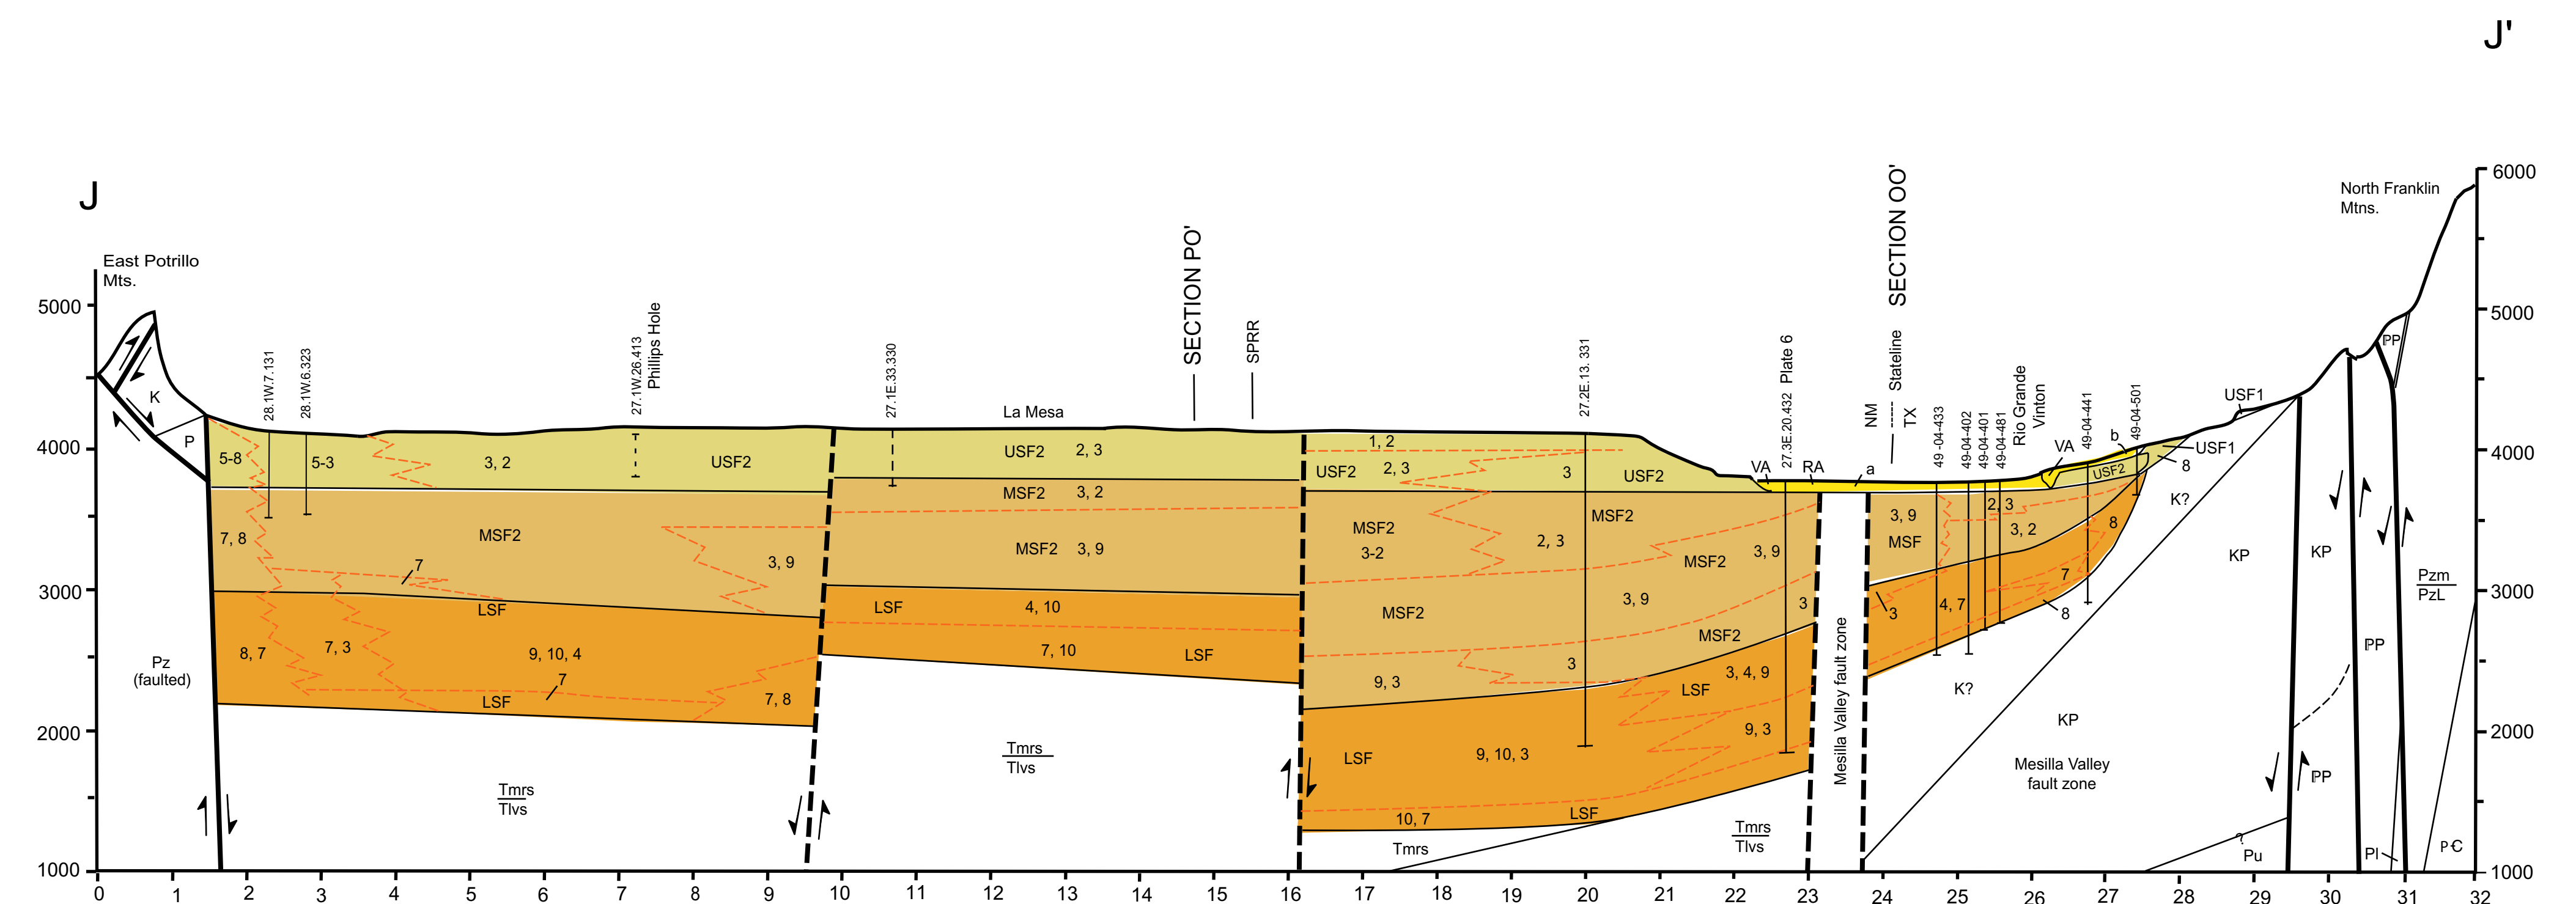

4a. Section G-G' - Eastern Mesilla Basin and Valley: West Mesa and Santo Tomas volcanic center to Bishop Cap uplift.

4b. Section H-H' - Central Mesilla Basin and Valley: Aden volcanic center to La Mesa-Vado area and Fillmore Pass.

4c. Section I-I' - Central Mesilla Basin and Valley: East Potrillo Uplift and Afton volcanic field to Gadsden-Anthony area and Franklin Mountains.

4d. Section J-J' - Southern Mesilla Basin and Valley: East Potrillo Mountains to La Union-Conutillo area and Franklin Uplift.

4e. Section K-K' - Southern Mesilla Basin and lower end of Mesilla Valley: East Potrillo uplift to Santa Teresa-NW El Paso area.

4f. Section L-L' - Southern Mesilla Basin and Paso del Norte: Bolson de los Mesillas to Paso del Norte.