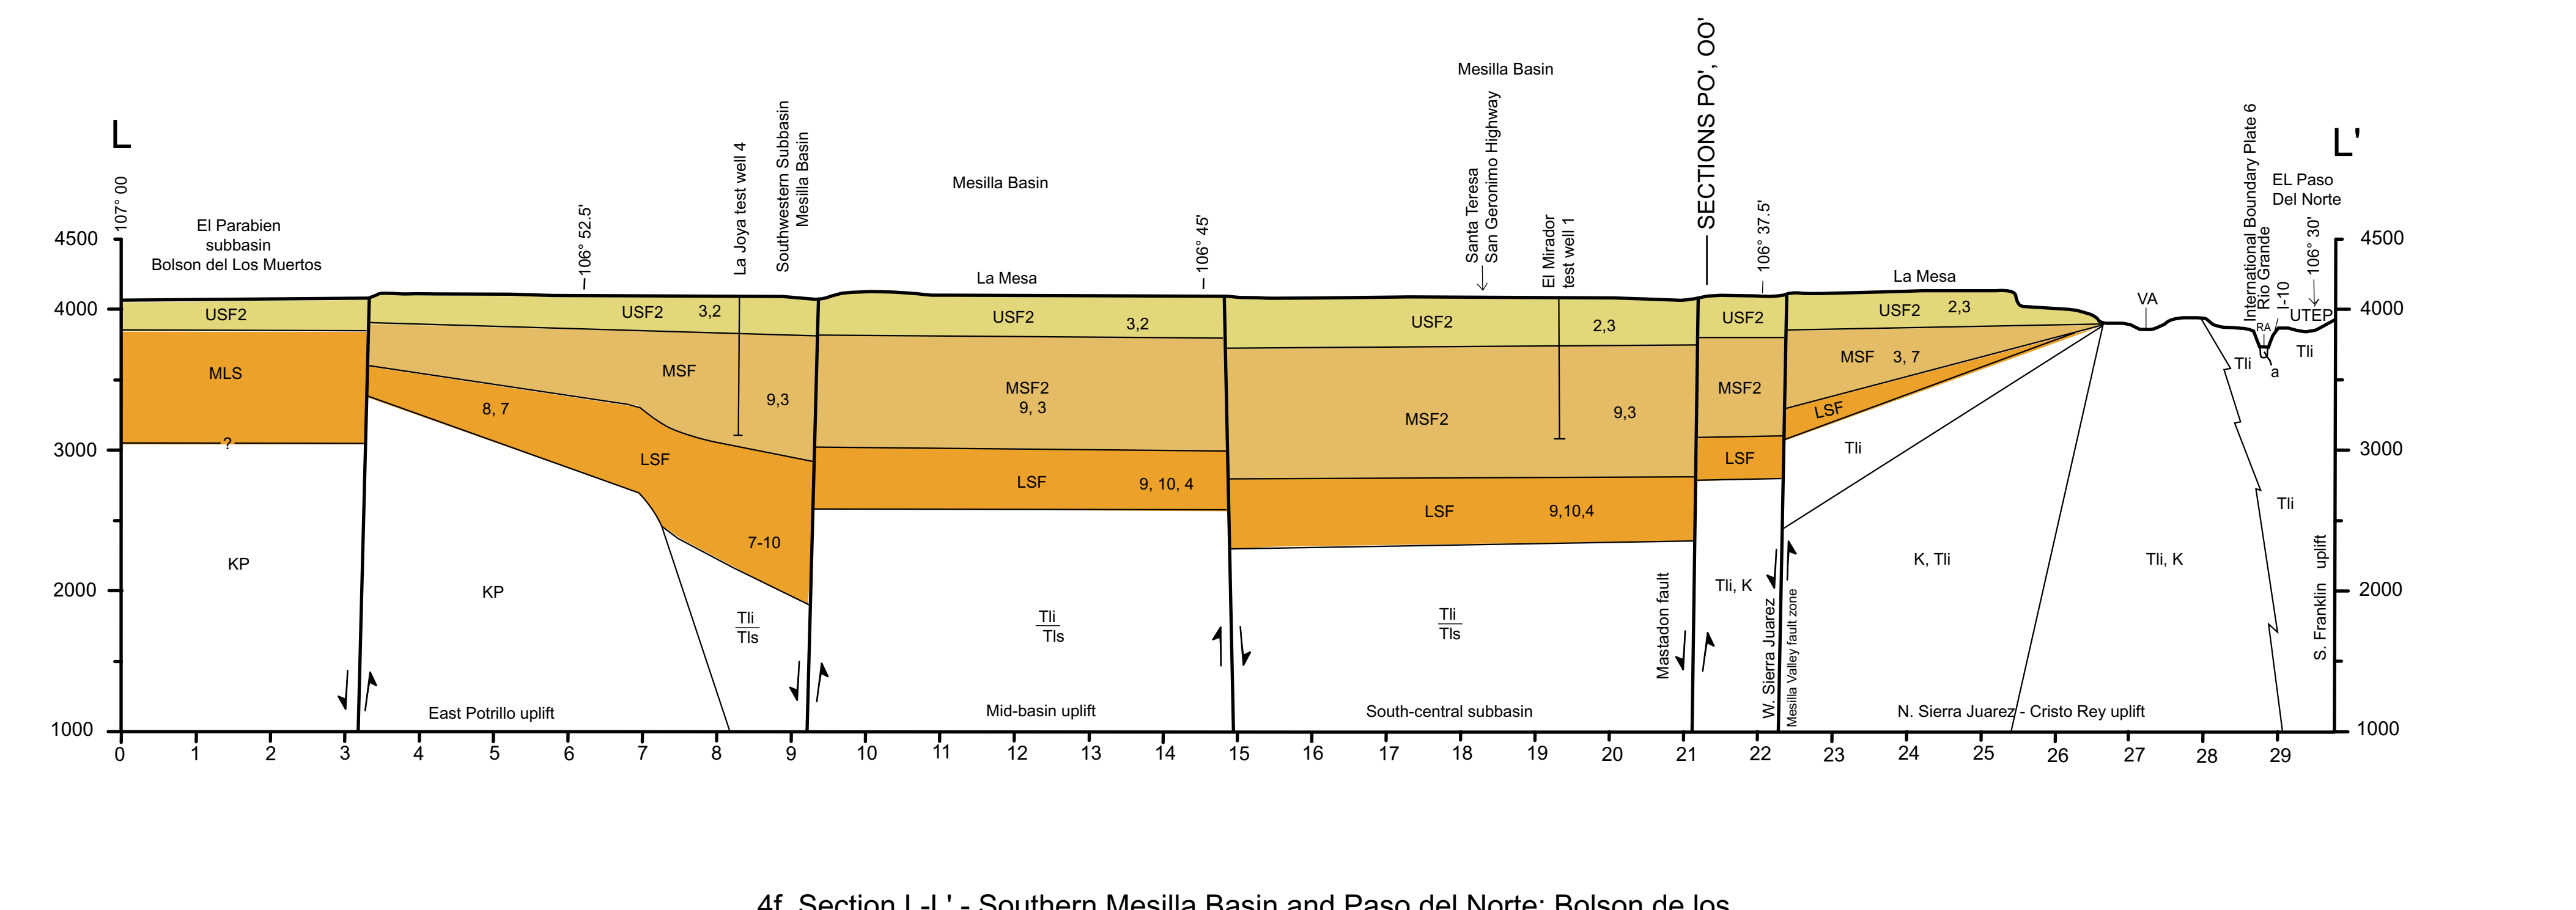

4a. Section G-G' - Eastern Mesilla Basin and Valley: West Mesa and Santo Tomas volcanic center to Bishop Cap uplift.

4b. Section H-H' - Central Mesilla Basin and Valley: Aden volcanic center to La Mesa-Vado area and Fillmore Pass.

4c. Section I-I' - Central Mesilla Basin and Valley: East Potrillo Uplift and Afton volcanic field to Gadsden-Anthony area and Franklin Mountains.

4d. Section J-J' - Southern Mesilla Basin and Valley: East Potrillo Mountains to La Union-Conutillo area and Franklin Uplift.

4e. Section K-K' - Southern Mesilla Basin and lower end of Mesilla Valley: East Potrillo uplift to Santa Teresa-NW El Paso area.

4f. Section L-L' - Southern Mesilla Basin and Paso del Norte: Bolson de los Mesillas to Paso del Norte.