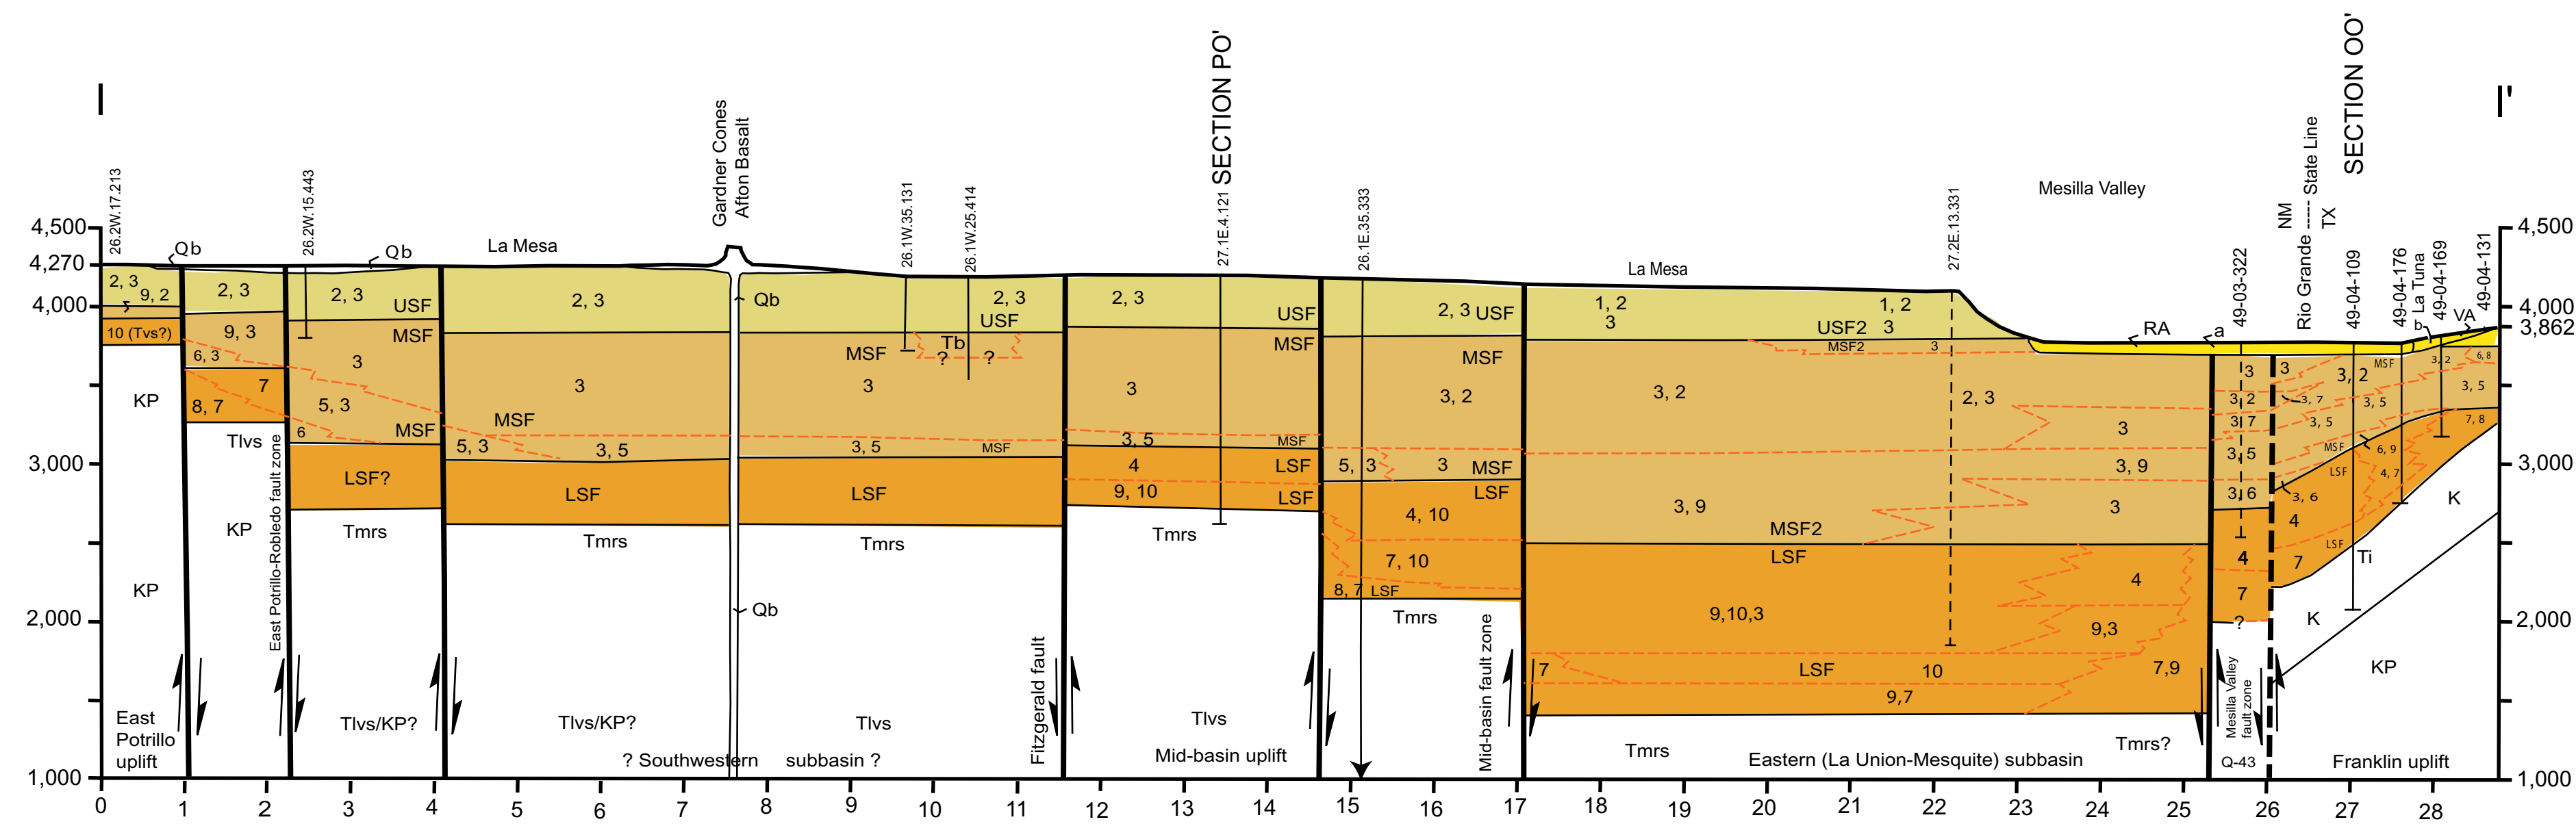

4a. Section G-G' - Eastern Mesilla Basin and Valley: West Mesa and Santo Tomas volcanic center to Bishop Cap uplift.

4b. Section H-H' - Central Mesilla Basin and Valley: Aden volcanic center to La Mesa-Vado area and Fillmore Pass.

4c. Section I-I' - Central Mesilla Basin and Valley: East Potrillo Uplift and Afton volcanic field to Gadsden-Anthony area and Franklin Mountains.

4d. Section J-J' - Southern Mesilla Basin and Valley: East Potrillo Mountains to La Union-Conutillo area and Franklin Uplift.

4e. Section K-K' - Southern Mesilla Basin and lower end of Mesilla Valley: East Potrillo uplift to Santa Teresa-NW El Paso area.

4f. Section L-L' - Southern Mesilla Basin and Paso del Norte: Bolson de los Mesillas to Paso del Norte.