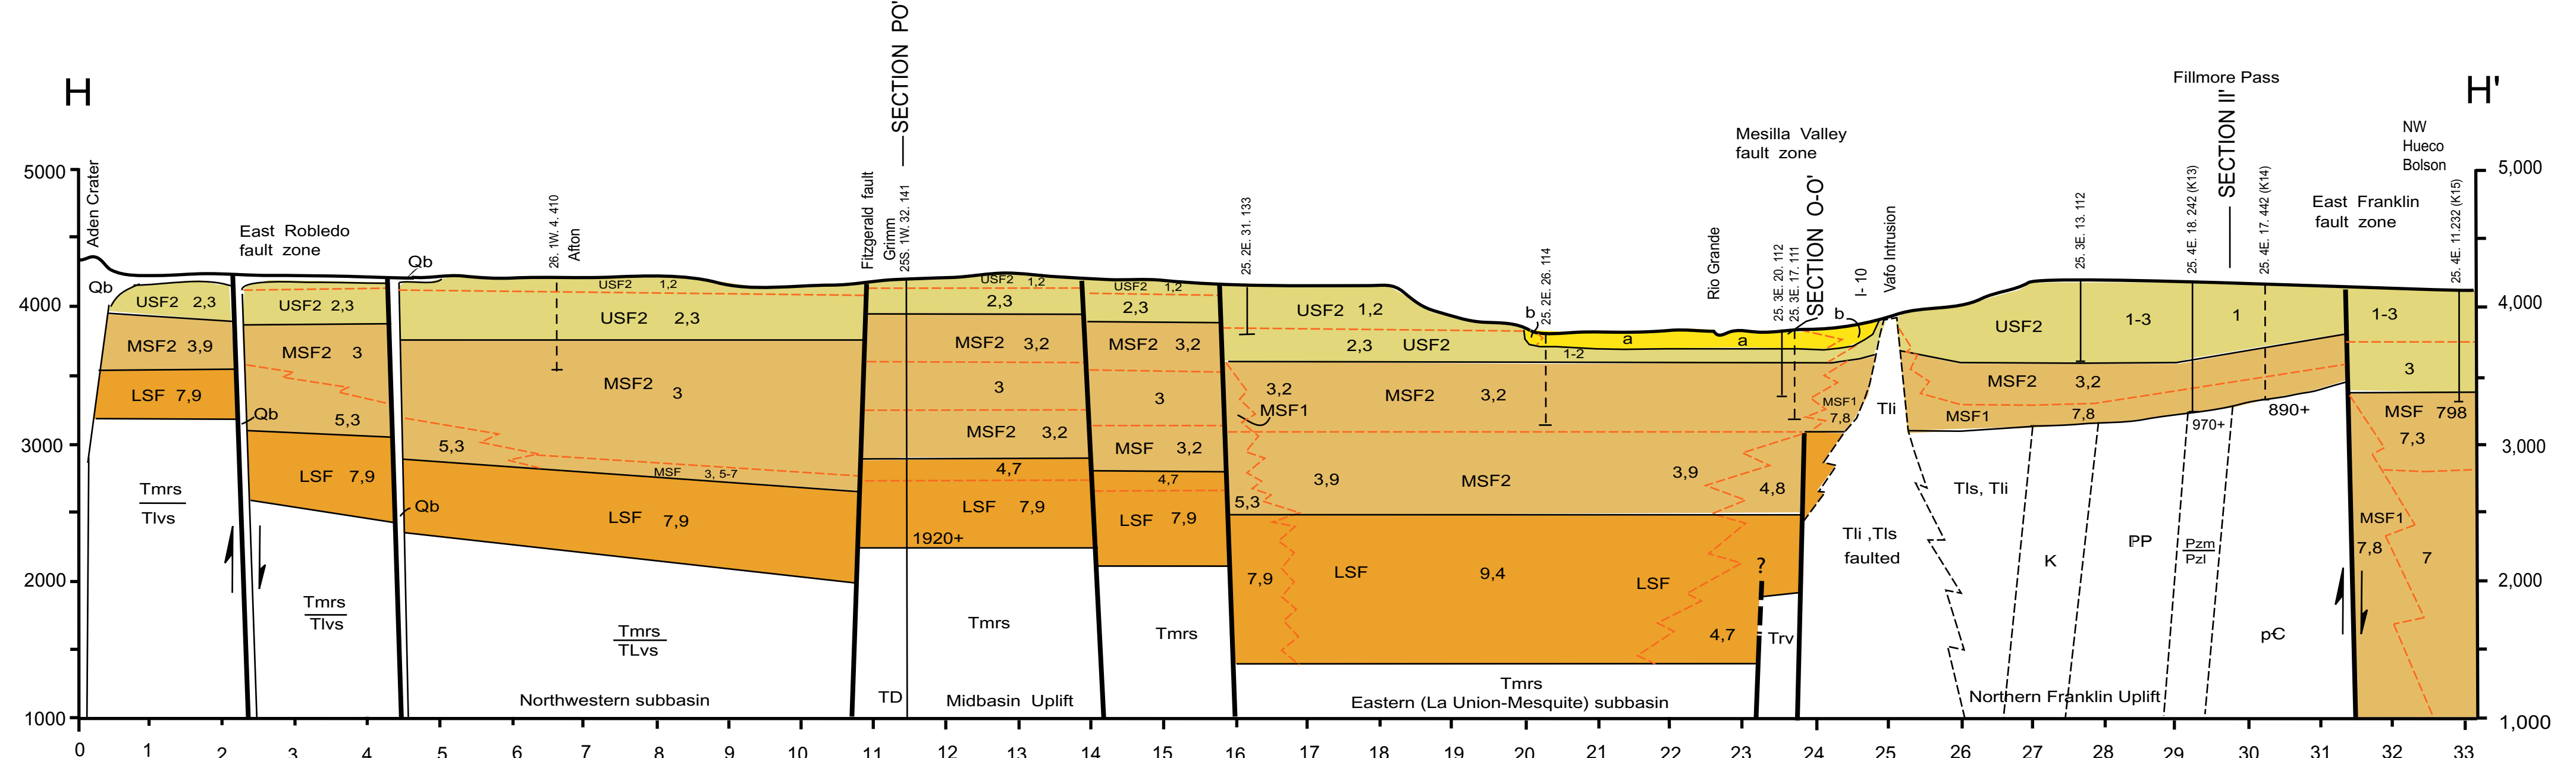

4a. Section G-G' - Eastern Mesilla Basin and Valley: West Mesa and Santo Tomas volcanic center to Bishop Cap uplift.

4b. Section H-H' - Central Mesilla Basin and Valley: Aden volcanic center to La Mesa-Vado area and Fillmore Pass.

4c. Section I-I' - Central Mesilla Basin and Valley: East Potrillo Uplift and Afton volcanic field to Gadsden-Anthony area and Franklin Mountains.

4d. Section J-J' - Southern Mesilla Basin and Valley: East Potrillo Mountains to La Union-Conutillo area and Franklin Uplift.

4e. Section K-K' - Southern Mesilla Basin and lower end of Mesilla Valley: East Potrillo uplift to Santa Teresa-NW El Paso area.

4f. Section L-L' - Southern Mesilla Basin and Paso del Norte: Bolson de los Mesillas to Paso del Norte.