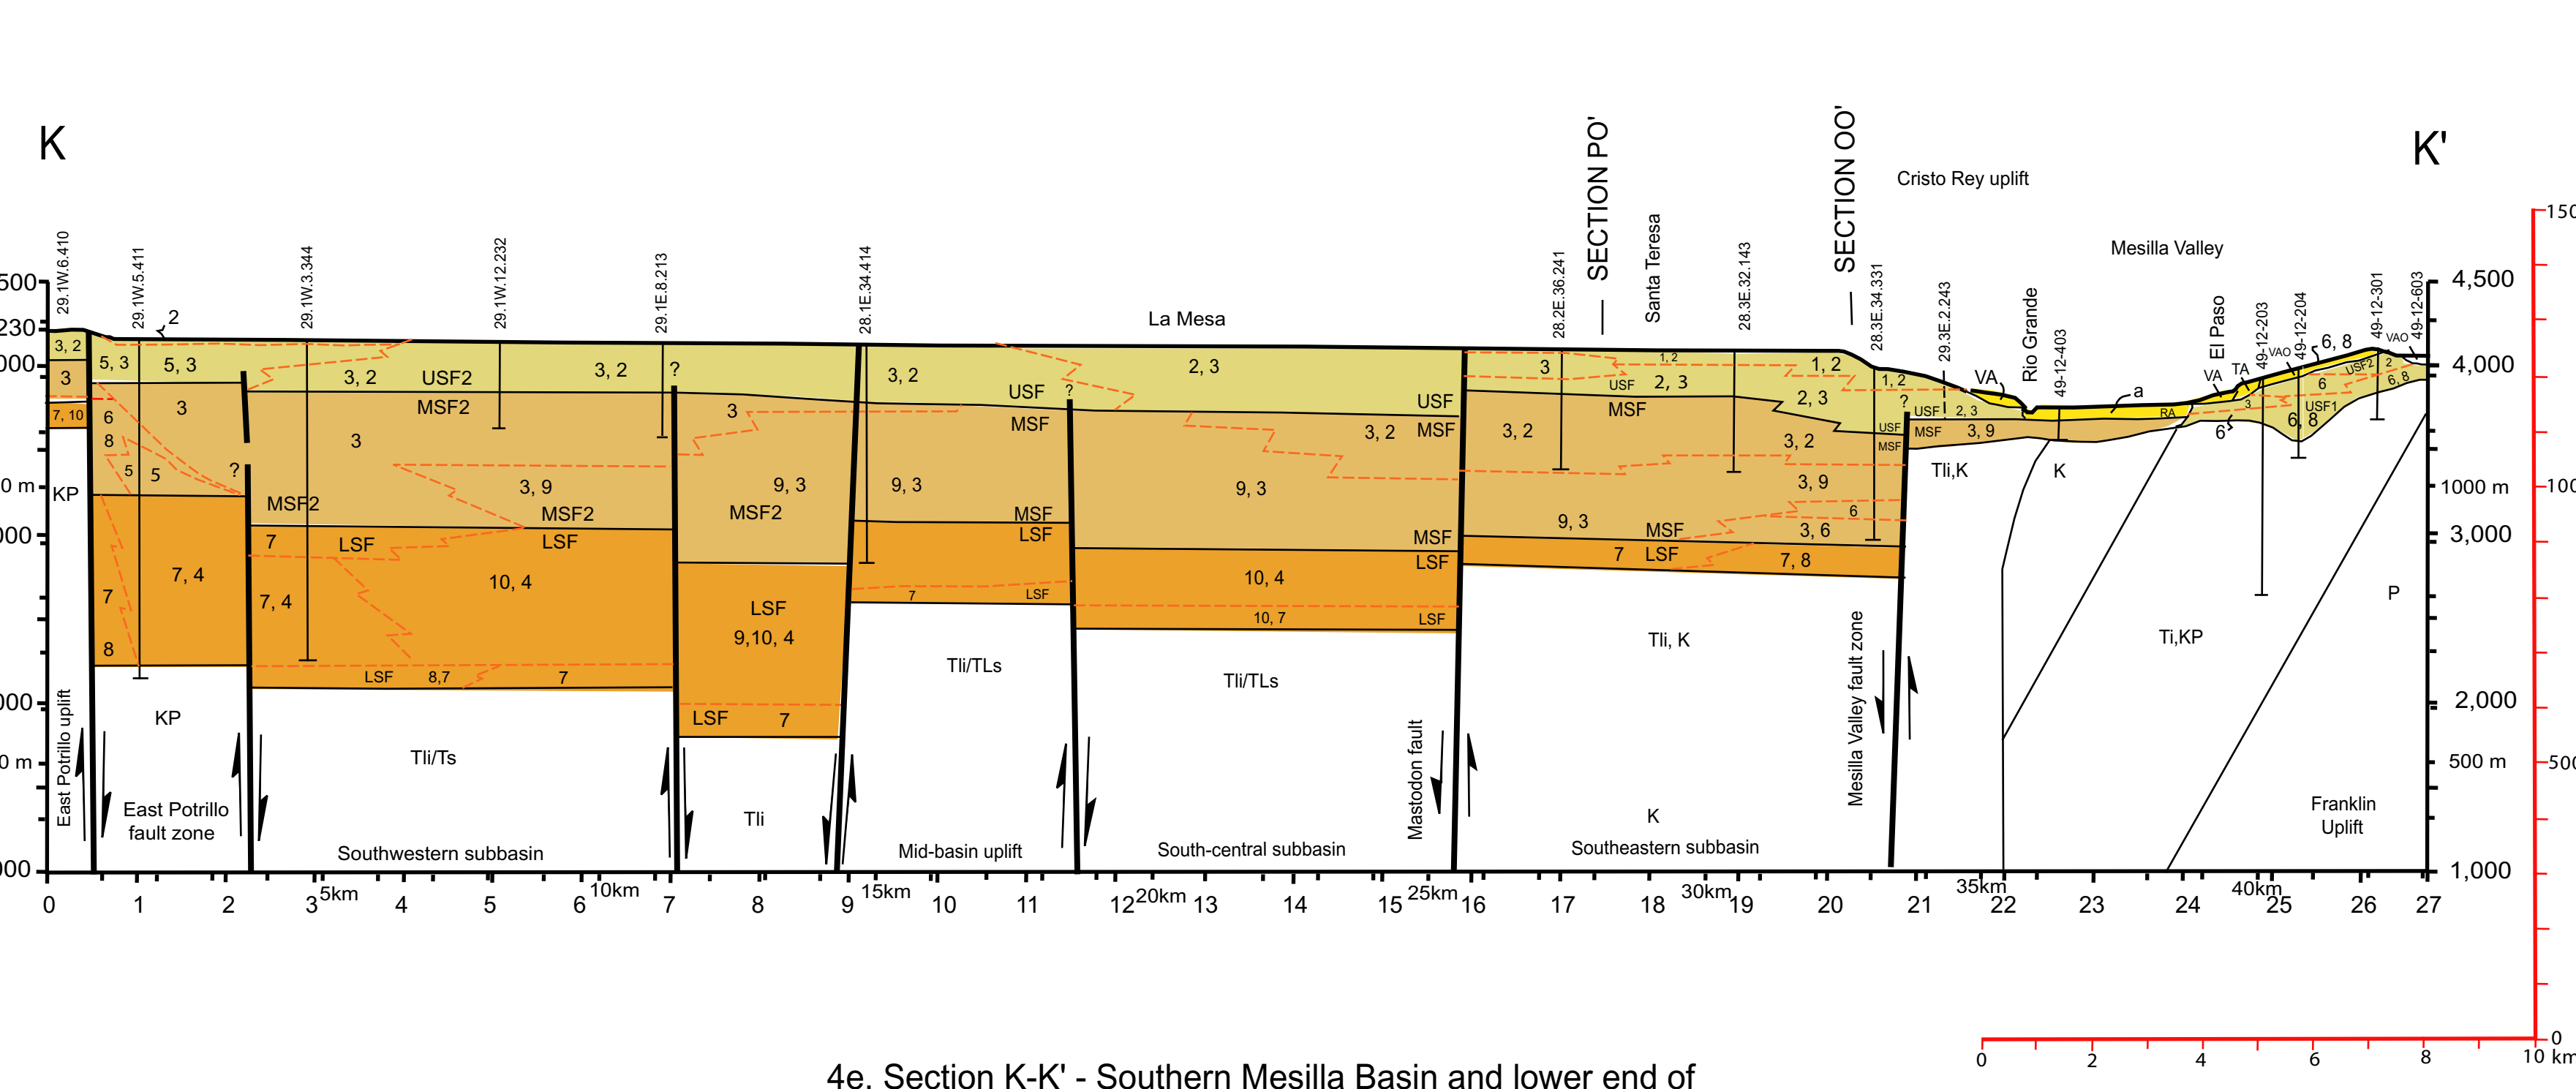

4a. Section G-G' - Eastern Mesilla Basin and Valley: West Mesa and Santo Tomas volcanic center to Bishop Cap uplift.

4b. Section H-H' - Central Mesilla Basin and Valley: Aden volcanic center to La Mesa-Vado area and Fillmore Pass.

4c. Section I-I' - Central Mesilla Basin and Valley: East Potrillo Uplift and Afton volcanic field to Gadsden-Anthony area and Franklin Mountains.

4d. Section J-J' - Southern Mesilla Basin and Valley: East Potrillo Mountains to La Union-Conutillo area and Franklin Uplift.

4e. Section K-K' - Southern Mesilla Basin and lower end of Mesilla Valley: East Potrillo uplift to Santa Teresa-NW El Paso area.

4f. Section L-L' - Southern Mesilla Basin and Paso del Norte: Bolson de los Mesillas to Paso del Norte.