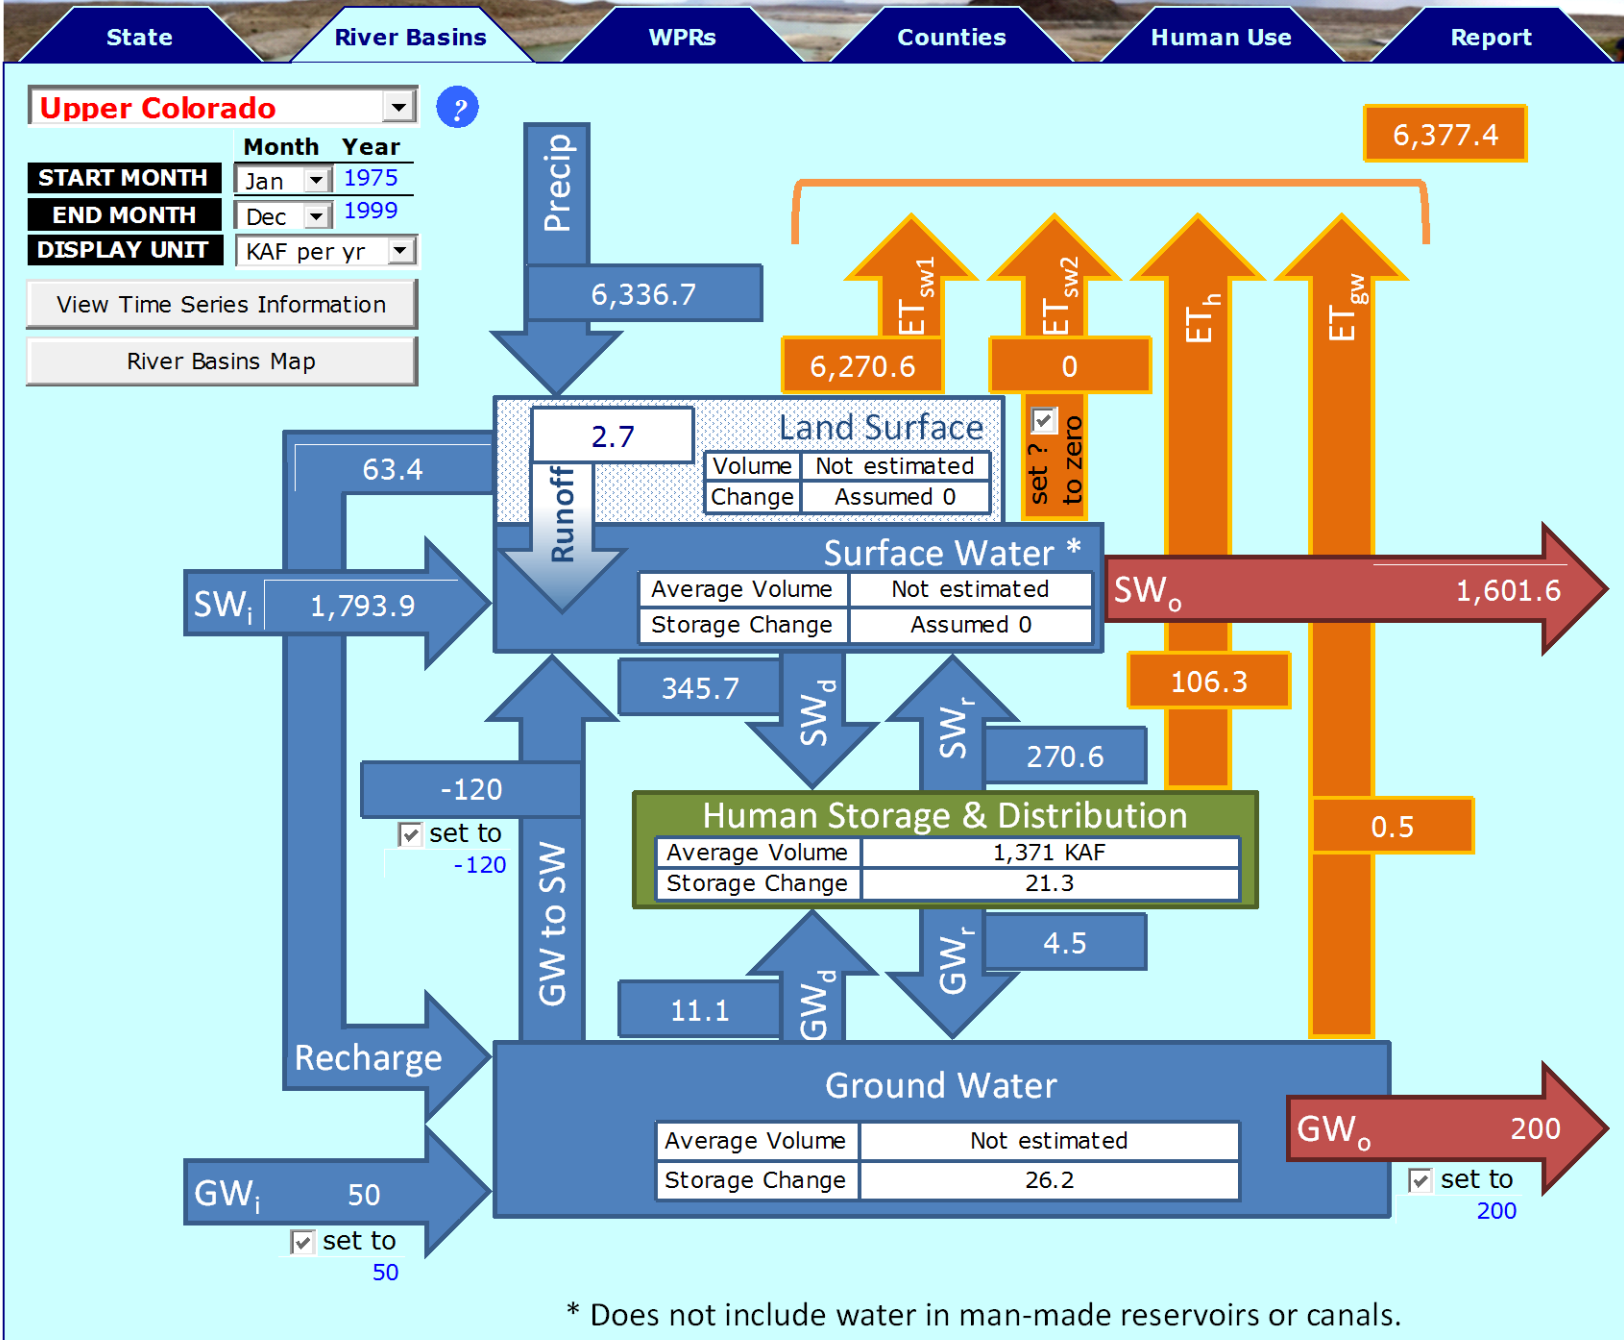

# NM Dynamic Statewide Water Budget (DSWB):

\* Does not include water in man-made reservoirs or canals.

# New Mexico's Water Balance A Statewide Dynamic Estimate

\* Does not include water in man-made reservoirs or canals.

DSWB: Model Interface