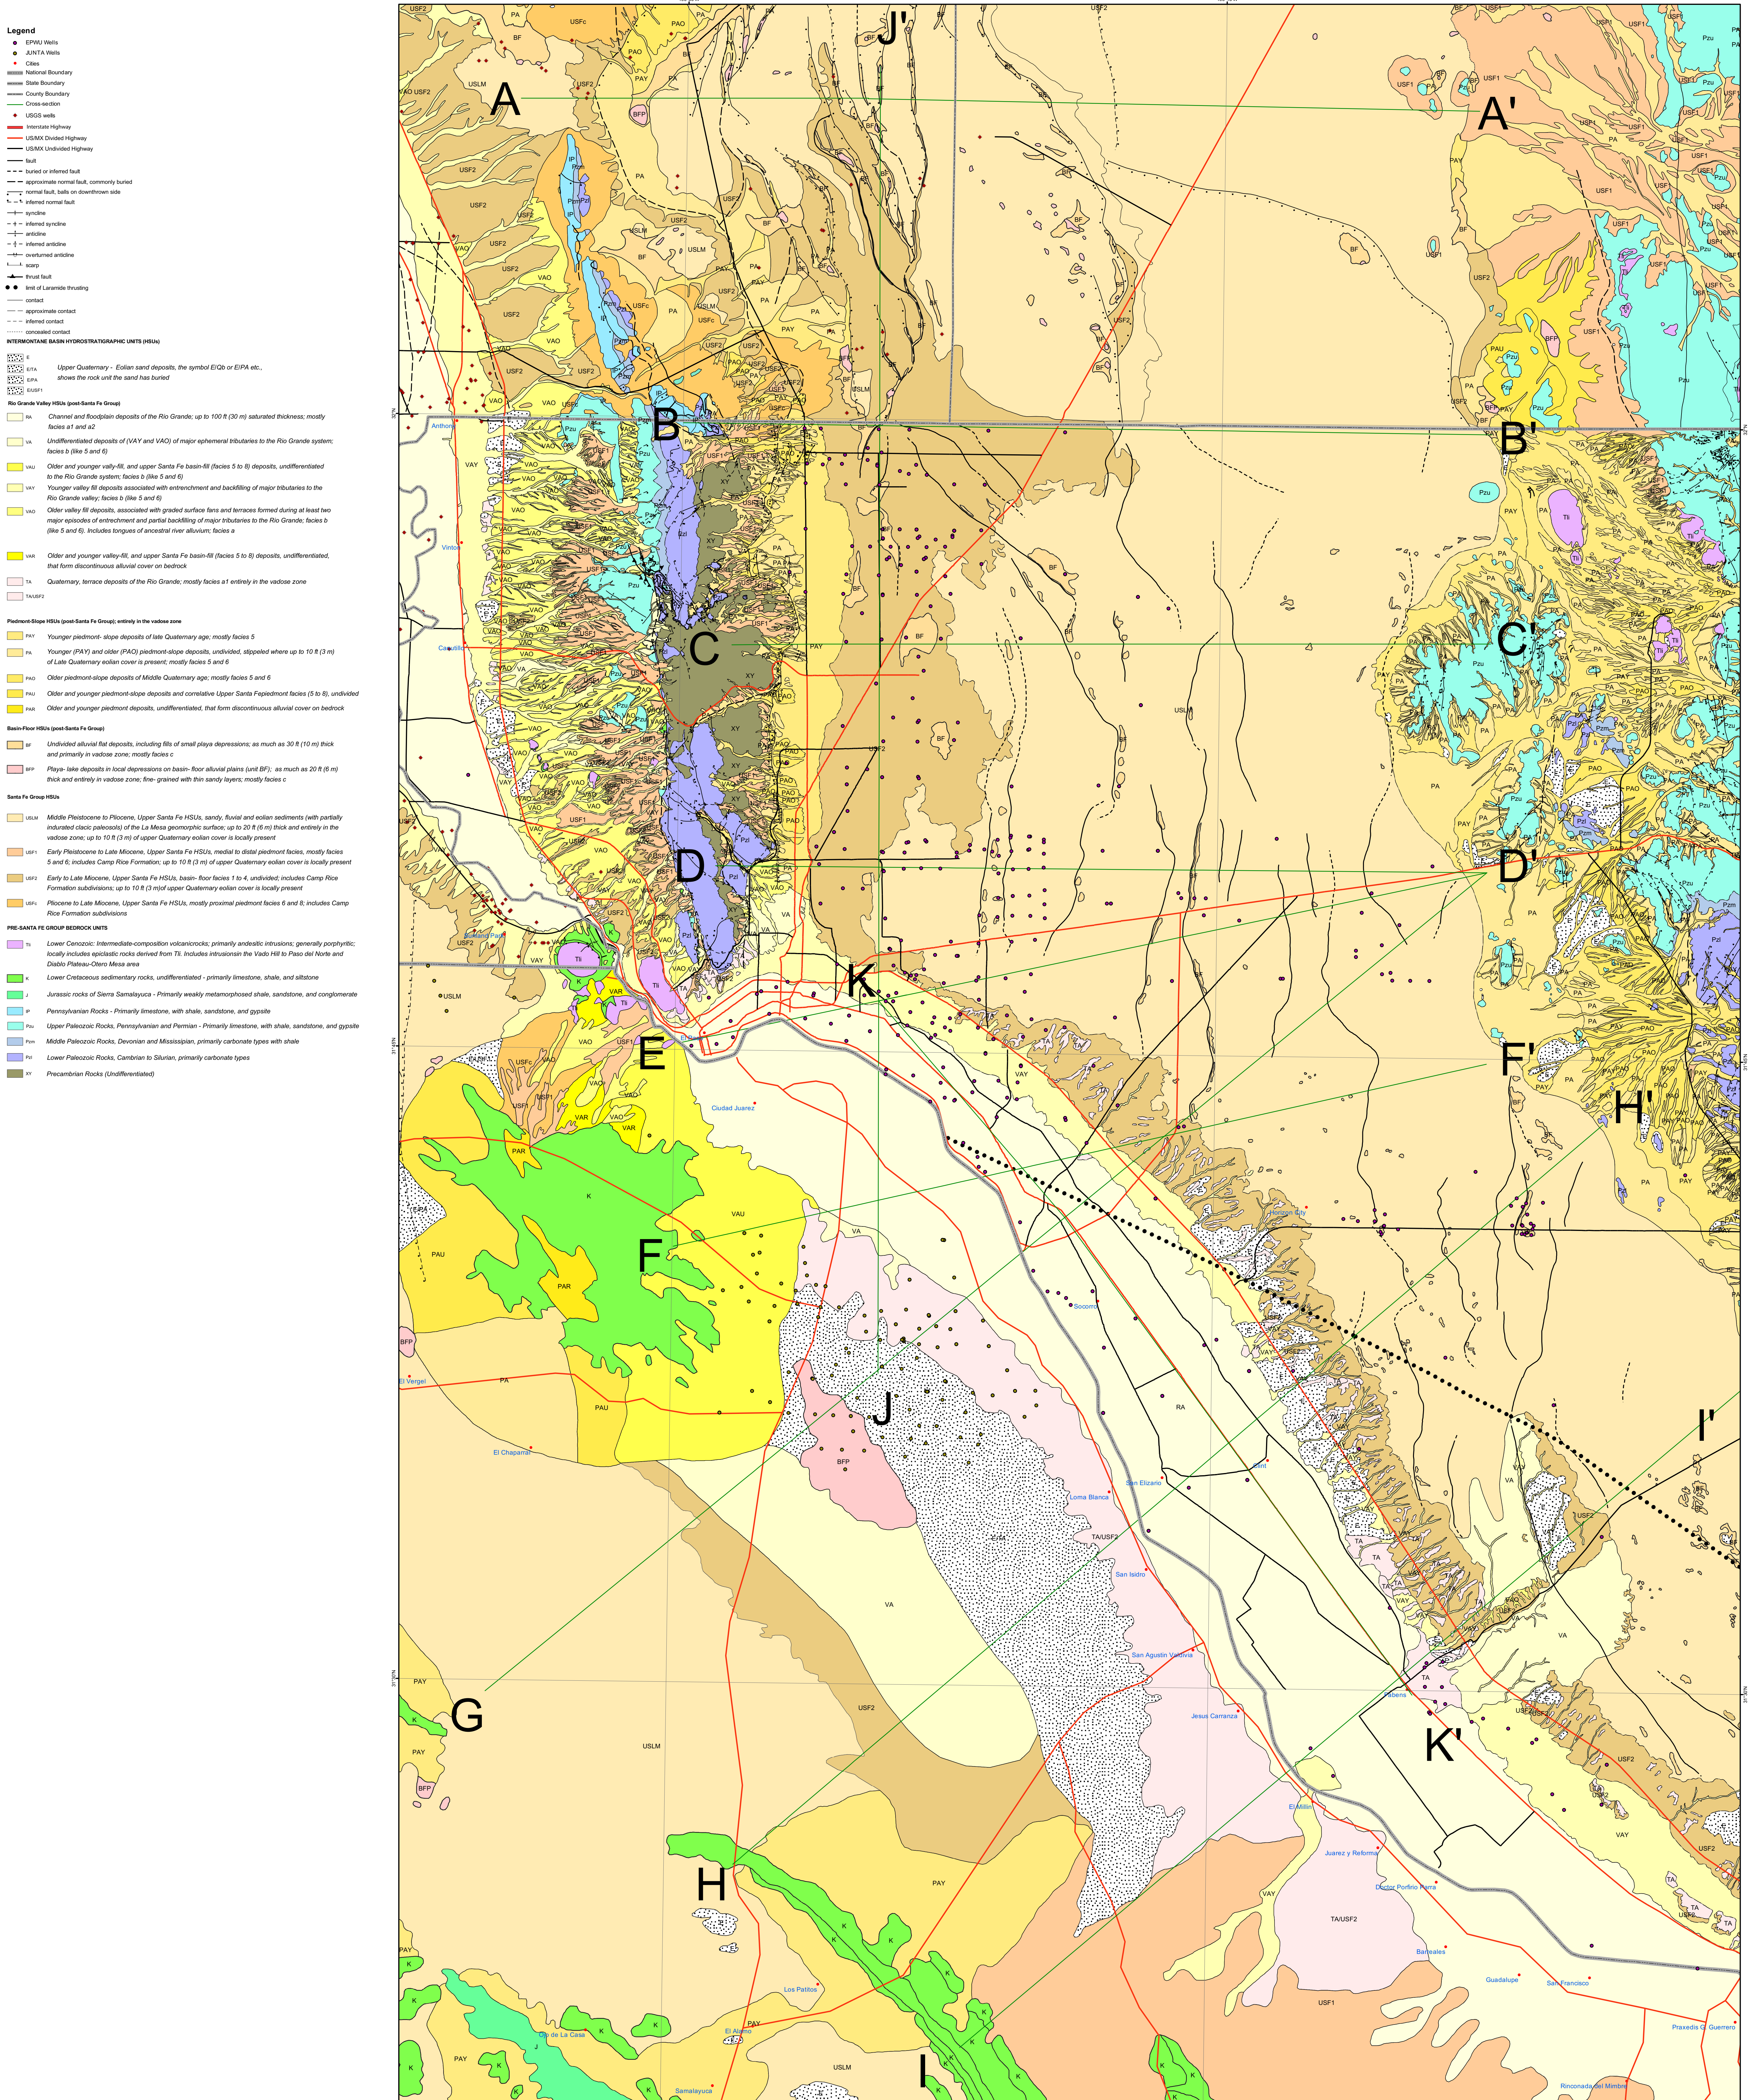

Plate 1. Preliminary hydrogeologic map of the western Hueco Bolson-Paso del Norte area of Trans-Pecos Texas, and adjacent parts of New Mexico and Chihuahua, Mexico

John W. Hawley and John F. Kennedy
December 2009